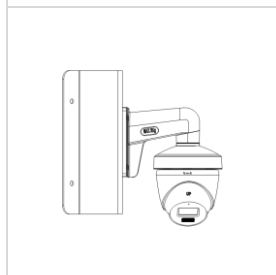

DS-1276ZJ-SUS
Corner Mount