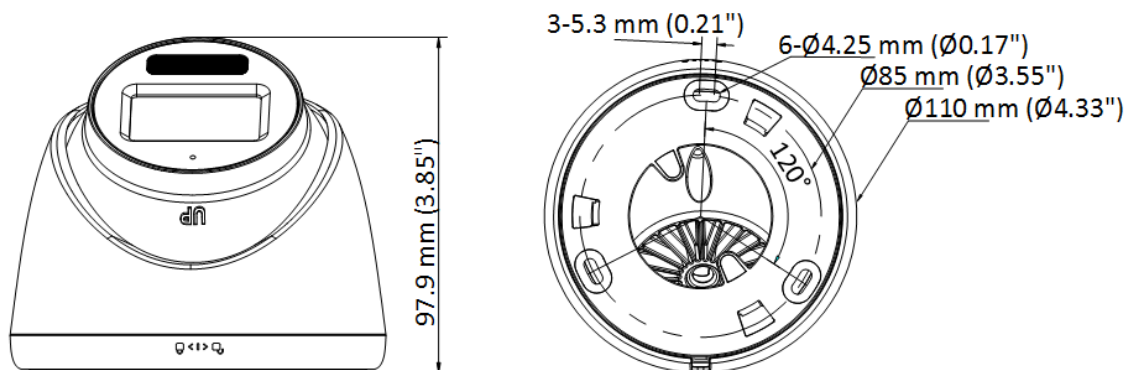

▪ Specification

Camera	
Image Sensor	3K CMOS
Max. Resolution	2960 (H) × 1665 (V)
Min. Illumination	0.01 Lux@(F1.2, AGC ON), 0 Lux with IR
Shutter Time	PAL: 1/25 s to 1/50, 000 s; NTSC: 1/30 s to 1/50, 000 s
Day & Night	ICR
Angle Adjustment	Pan: 0 to 360°, Tilt: 0 to 75°, Rotation: 0 to 360°
Signal System	PAL/NTSC
Lens	
Lens Type	2.8 mm and 3.6 mm fixed focal lens
Focal Length & FOV	2.8 mm, horizontal FOV: 104.9°, vertical FOV: 67.3°, diagonal FOV: 129.8° 3.6 mm, horizontal FOV: 81.3°, vertical FOV: 50.7°, diagonal FOV: 102.4°
Lens Mount	M12
Illuminator	
Supplement Light Type	White Light, IR
Supplement Light Range	IR : Up to 40 m White Light : Up to 20 m
Image	
Image Settings	Brightness, Sharpness, Smart IR
Frame Rate	TVI: 3K@20 fps, 4 MP@25 fps/30 fps, 1080p@25 fps/30 fps AHD: 5 MP@20 fps, 4 MP@25 fps/30 fps CVI: 4 MP@25 fps/30 fps CVBS: PAL/NTSC
Day/Night Mode	Auto/Color/BW (Black and White)
Wide Dynamic Range (WDR)	Digital WDR
Image Enhancement	DWDR/BLC/HLC/Global
White Balance	Auto/Manual
AGC	Yes
Interface	
Video Output	Switchable TVI/AHD/CVI/CVBS
General	
Material	Body: Metal Enclosure: Plastic
Dimension	97.9 mm × Ø110 mm (3.85" × Ø4.33")
Weight	Approx. 340 g (0.75 lb.)
Operating Condition	-40 °C to 60 °C (-40 °F to 140 °F), humidity: 90% or less (non-condensation)
Communication	HIKVISION-C
Language	English
Power Supply	12 VDC ± 25% *You are recommended to use one power adapter to supply the power for one camera.
Consumption	Max. 3.3 W

Approval

Protection	IP67
------------	------

▪ **Available Model**

DS-2CE78K0T-LFS(2.8mm)

DS-2CE78K0T-LFS(3.6mm)

▪ **Dimension**

▪ **Accessory**

▪ **Optional**

DS-1272ZJ-110-TRS Wall Mount	DS-1280ZJ-TR13	DS-1281ZJ-S Inclined Ceiling Mount	DS-1280ZJ-S Junction Box	DS-1275ZJ-SUS Vertical Pole Mount
				

DS-1276ZJ-SUS
Corner Mount

Headquarters

No.555 Qianmo Road, Binjiang District,
Hangzhou 310051, China
T +86-571-8807-5998
www.hikvision.com