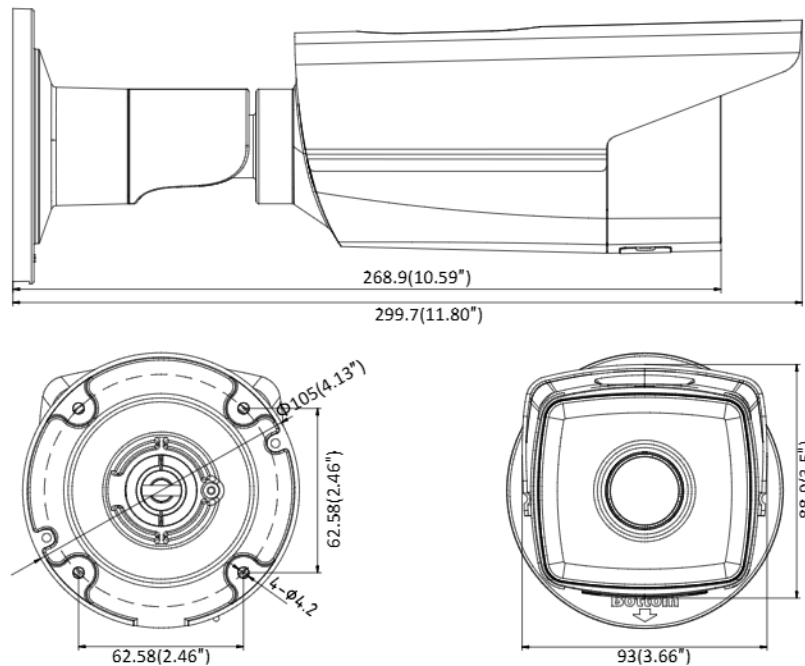

▪ **Typical Application**

Hikvision products are classified into three levels according to their anti-corrosion performance. Refer to the following description to choose for your using environment.

This model has NO SPECIFIC PROTECTION.

Level	Description
Top-level protection	Hikvision products at this level are equipped for use in areas where professional anti-corrosion protection is a must. Typical application scenarios include coastlines, docks, chemical plants, and more.
Moderate protection	Hikvision products at this level are equipped for use in areas with moderate anti-corrosion demands. Typical application scenarios include coastal areas about 2 kilometers (1.24 miles) away from coastlines, as well as areas affected by acid rain.
No specific protection	Hikvision products at this level are equipped for use in areas where no specific anti-corrosion protection is needed.

Dimensions

Unit: mm (inch)